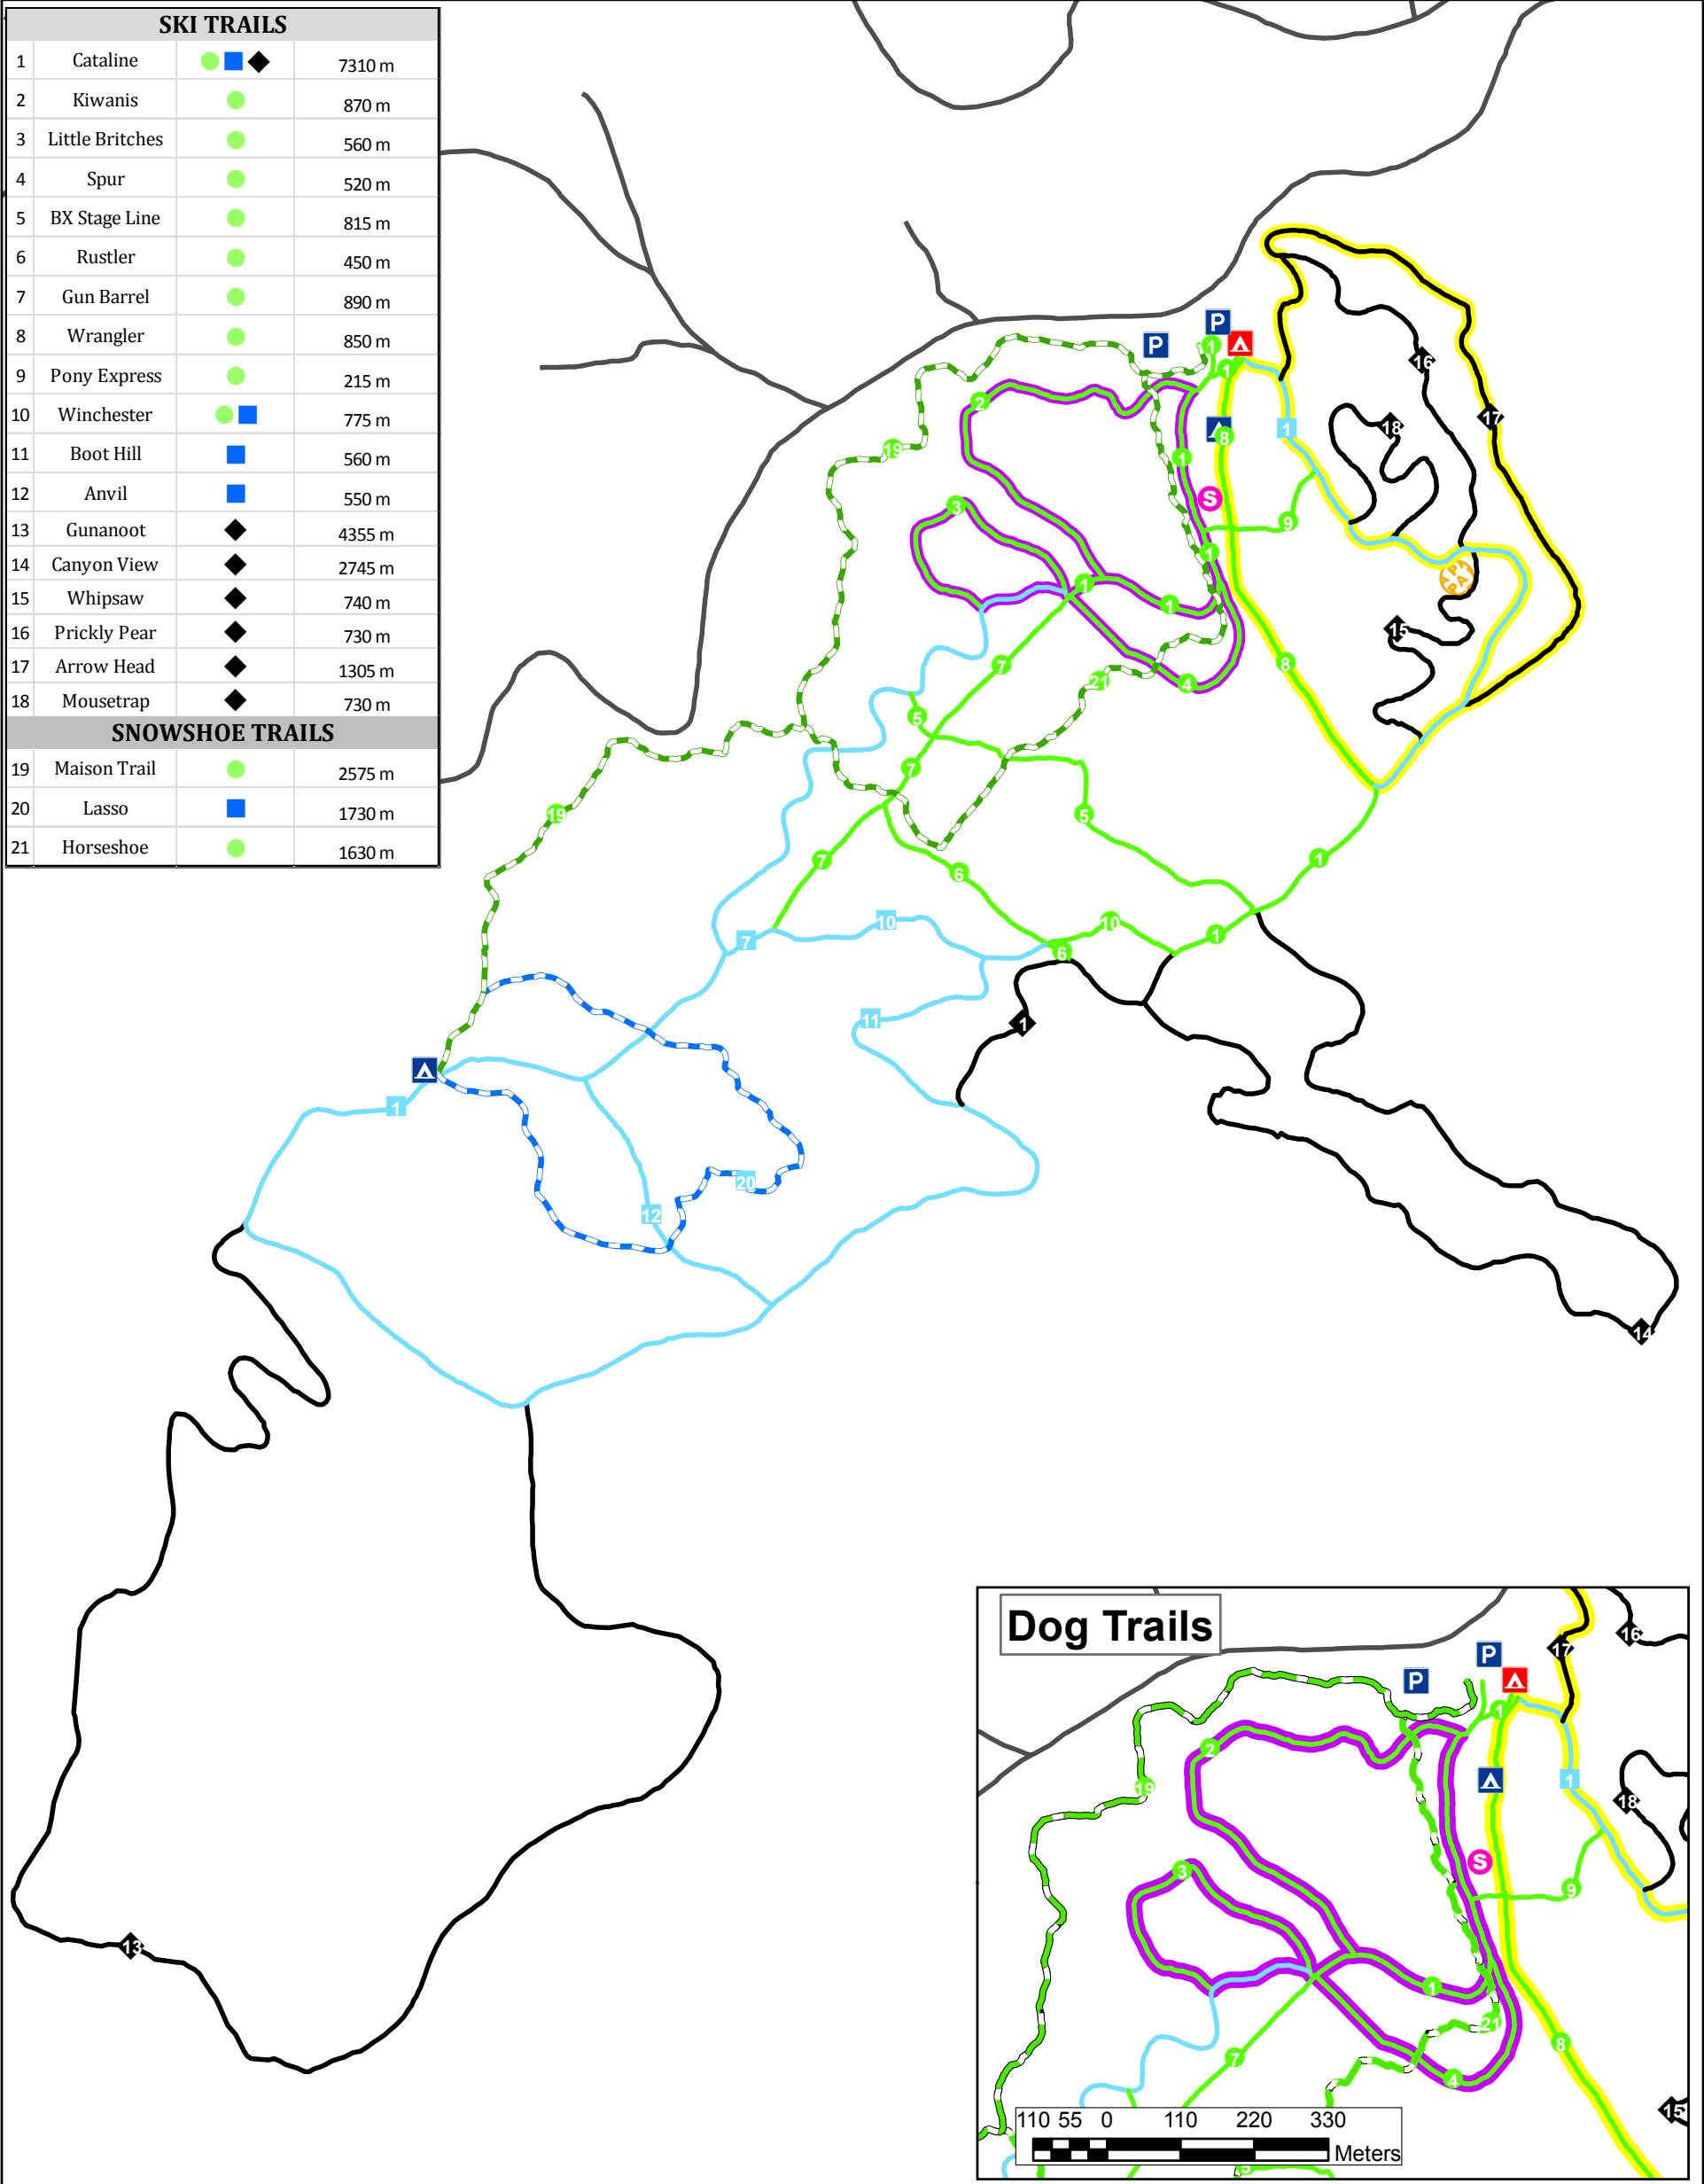

# BULL MOUNTAIN CROSS COUNTRY SKI TRAILS

SKI TRAILS			
1	Cataline	●■◆	7310 m
2	Kiwanis	●	870 m
3	Little Britches	●	560 m
4	Spur	●	520 m
5	BX Stage Line	●	815 m
6	Rustler	●	450 m
7	Gun Barrel	●	890 m
8	Wrangler	●	850 m
9	Pony Express	●	215 m
10	Winchester	●■	775 m
11	Boot Hill	■	560 m
12	Anvil	■	550 m
13	Gunanoot	◆	4355 m
14	Canyon View	◆	2745 m
15	Whipsaw	◆	740 m
16	Prickly Pear	◆	730 m
17	Arrow Head	◆	1305 m
18	Mousetrap	◆	730 m
SNOWSHOE TRAILS			
19	Maison Trail	●	2575 m
20	Lasso	■	1730 m
21	Horseshoe	●	1630 m

## EXISTING FEATURES

- P Parking
- S Stadium
- ▲ Trail Hut/First Aid
- ▲ Warming Hut/First Aid
- Easier
- More Difficult
- Most Difficult
- Dog Trails
- Lighted Trails
- Adventure Playground
- Snowshoe Trail, Easier
- Snowshoe Trail, More Difficult