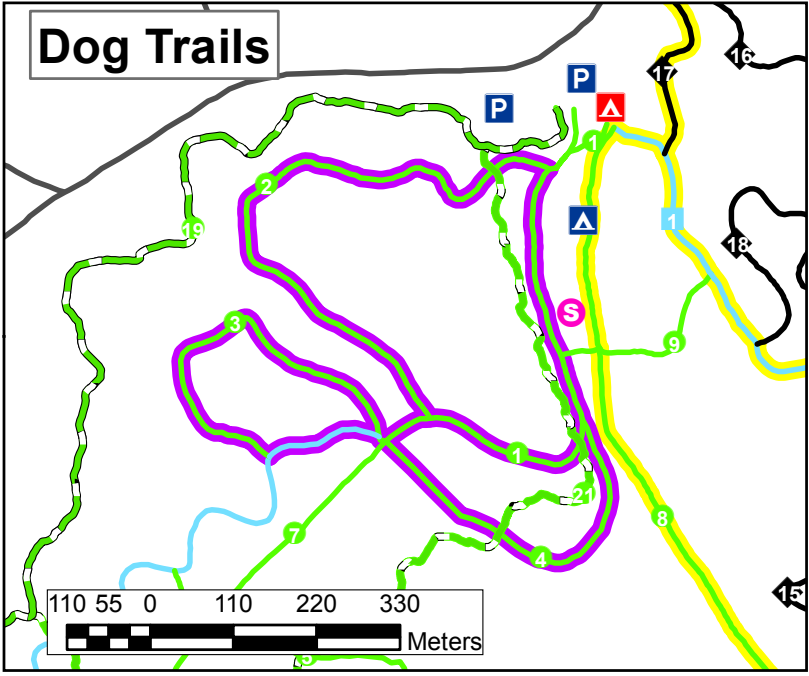

# BULL MOUNTAIN CROSS COUNTRY SKI TRAILS

SKI TRAILS			
1	Cataline	●■◆	7310 m
2	Kiwanis	●	870 m
3	Little Britches	●	560 m
4	Spur	●	520 m
5	BX Stage Line	●	815 m
6	Rustler	●	450 m
7	Gun Barrel	●	890 m
8	Wrangler	●	850 m
9	Pony Express	●	215 m
10	Winchester	●■	775 m
11	Boot Hill	■	560 m
12	Anvil	■	550 m
13	Gunanoot	◆	4355 m
14	Canyon View	◆	2745 m
15	Whipsaw	◆	740 m
16	Prickly Pear	◆	730 m
17	Arrow Head	◆	1305 m
18	Mousetrap	◆	730 m
SNOWSHOE TRAILS			
19	Maison Trail	●	2575 m
20	Lasso	■	1730 m
21	Horseshoe	●	1630 m

## EXISTING FEATURES

- P Parking
- S Stadium
- ▲ Trail Hut/First Aid
- ▲ Warming Hut/First Aid
- Easier
- More Difficult
- Most Difficult
- Dog Trails
- Lighted Trails
- Adventure Playground
- Snowshoe Trail, Easier
- Snowshoe Trail, More Difficult