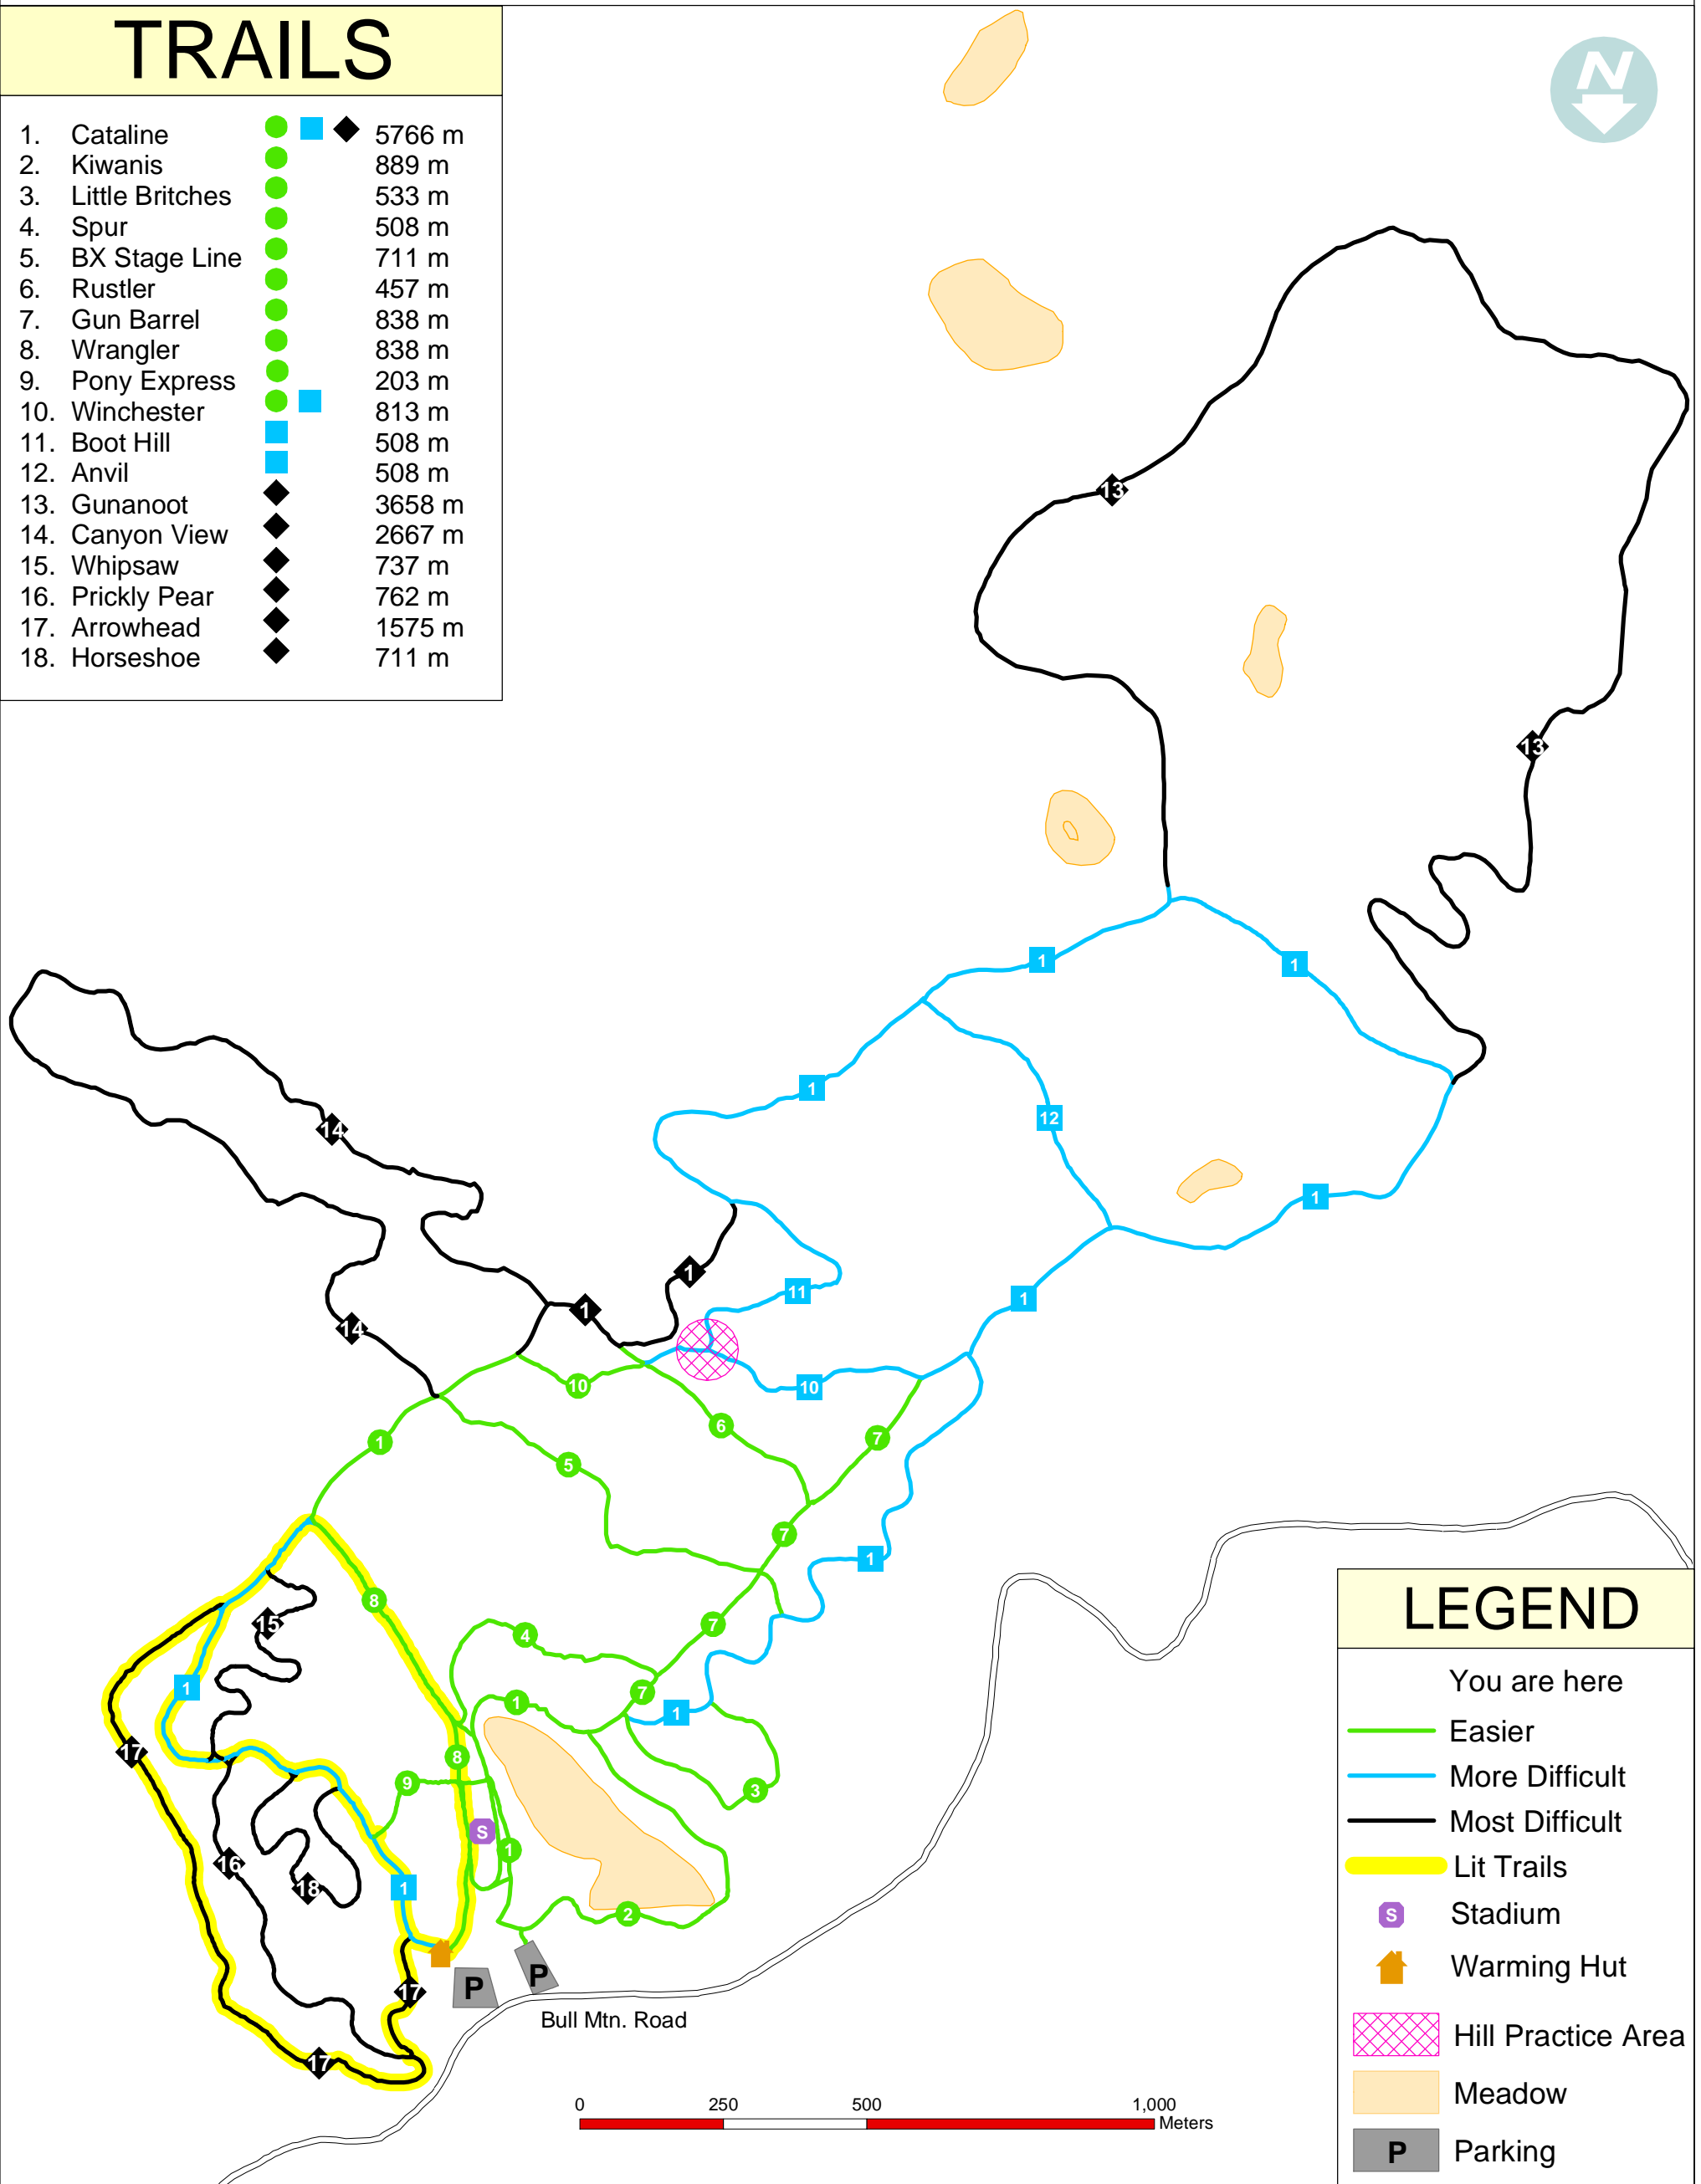

Bull Mountain Cross Country Ski Trails

TRAILS

1. Cataline	●	◆	5766 m
2. Kiwanis	●		889 m
3. Little Britches	●		533 m
4. Spur	●		508 m
5. BX Stage Line	●		711 m
6. Rustler	●		457 m
7. Gun Barrel	●		838 m
8. Wrangler	●		838 m
9. Pony Express	●		203 m
10. Winchester	●	■	813 m
11. Boot Hill	■		508 m
12. Anvil	■		508 m
13. Gunanoot	◆		3658 m
14. Canyon View	◆		2667 m
15. Whipsaw	◆		737 m
16. Prickly Pear	◆		762 m
17. Arrowhead	◆		1575 m
18. Horseshoe	◆		711 m

LEGEND

- You are here
- Easier
- More Difficult
- Most Difficult
- Lit Trails
- Stadium
- Warming Hut
- Hill Practice Area
- Meadow
- Parking